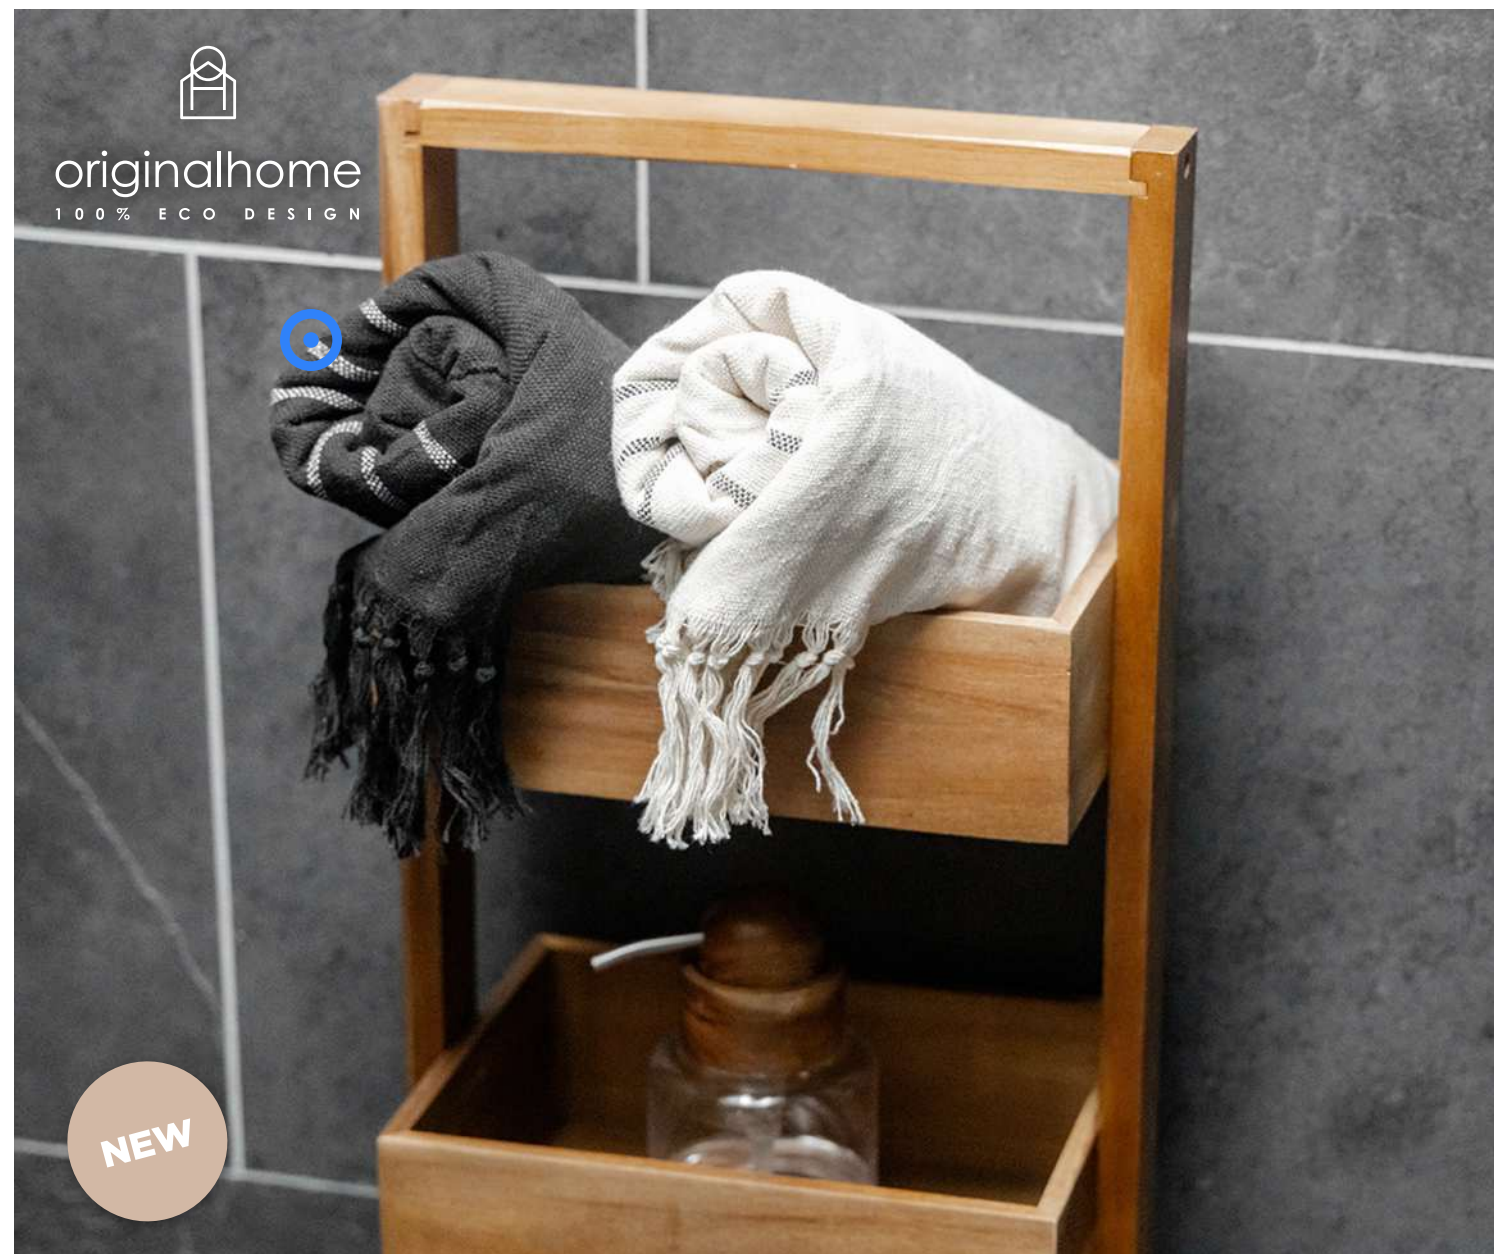

SEASONS

**113336 | SUZY 150 X 120 CM GRS POLYESTER KNITTED BLANKET** | GRS certified recycled polyester | 150 x 120 cm | 4.958 kg CO2e  
●●○

NEW

**113425 | ORIGINALHOME RECYCLED CLOTH - 85 X 175 CM** | Recycled cotton 100% | 175 x 85 x 0.3 cm | 2.107 kg CO2e  
○○●