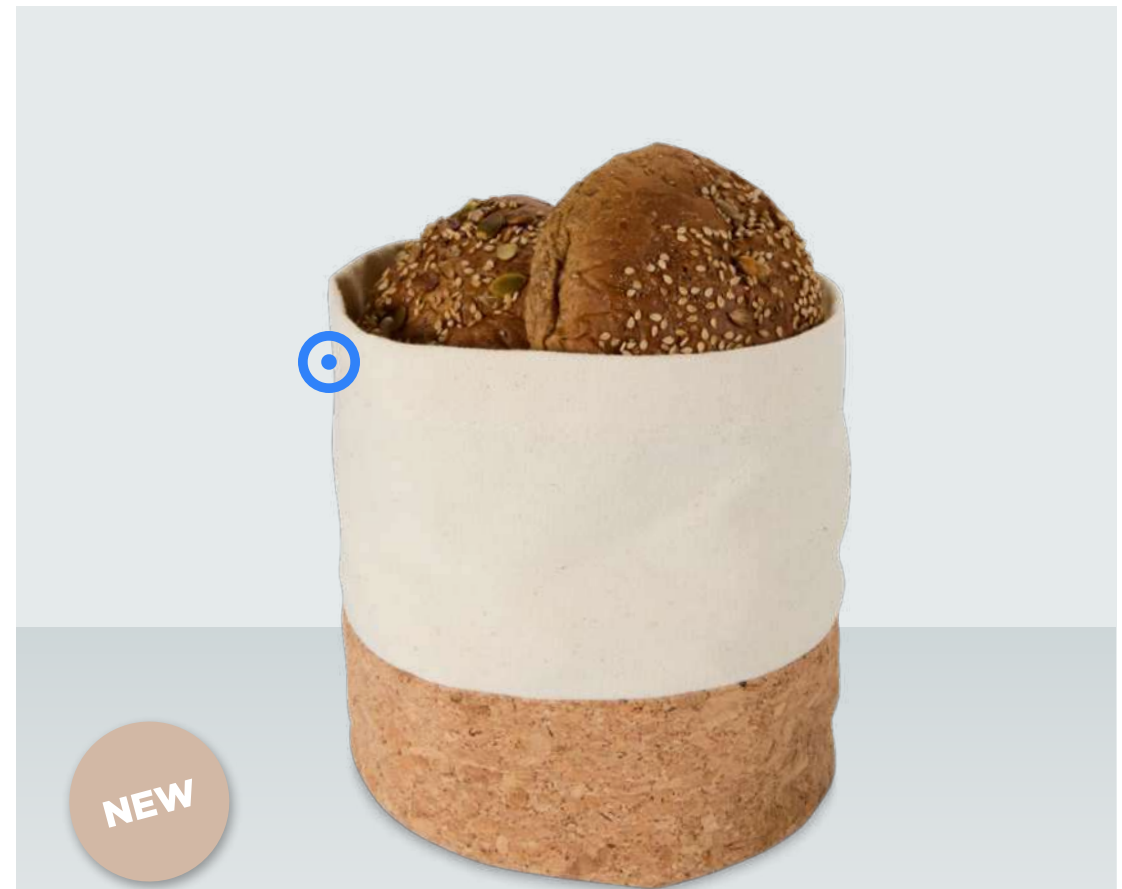

NEW

126370 | TOMA BREAD BASKET |
Cotton 100% | 15 x 15.5 cm | 0.196 kg CO2e