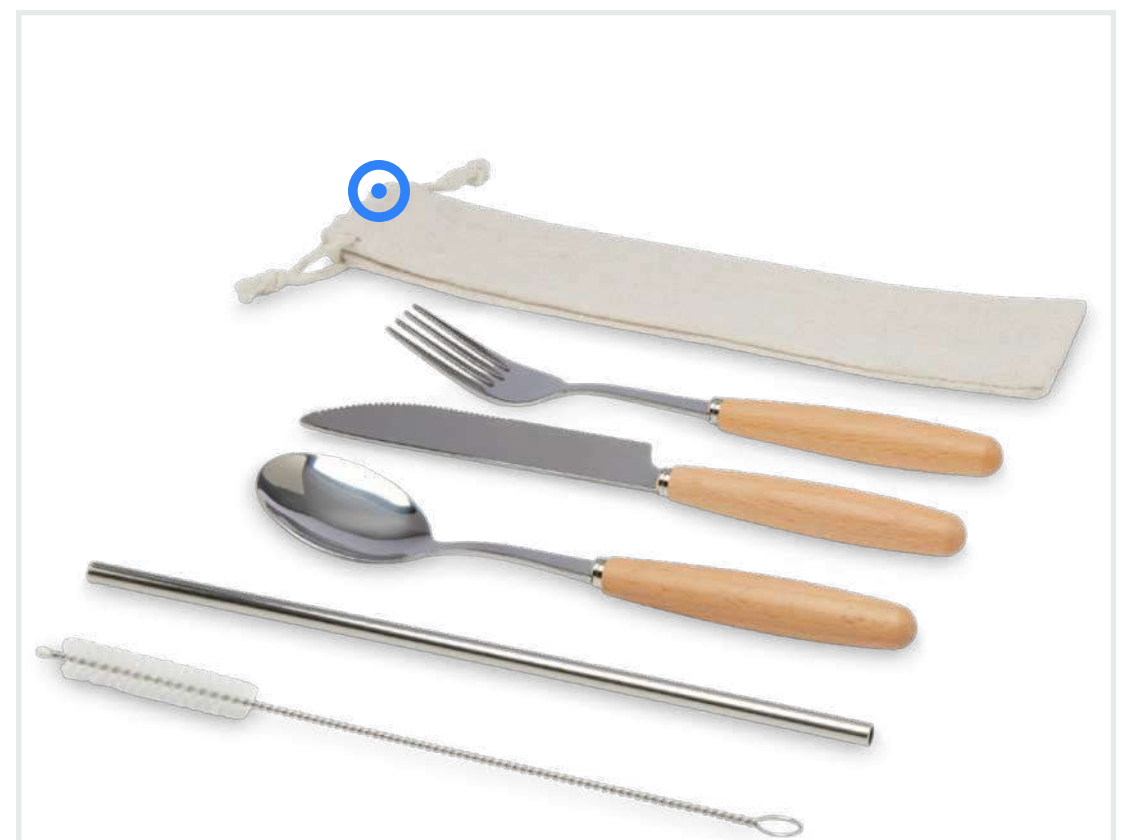

113414 | ROOT 5-PIECE STAINLESS STEEL AND BEECH WOOD CUTLERY SET |
Stainless Steel 100% | 6 x 24.5 cm | 0.717 kg CO2e