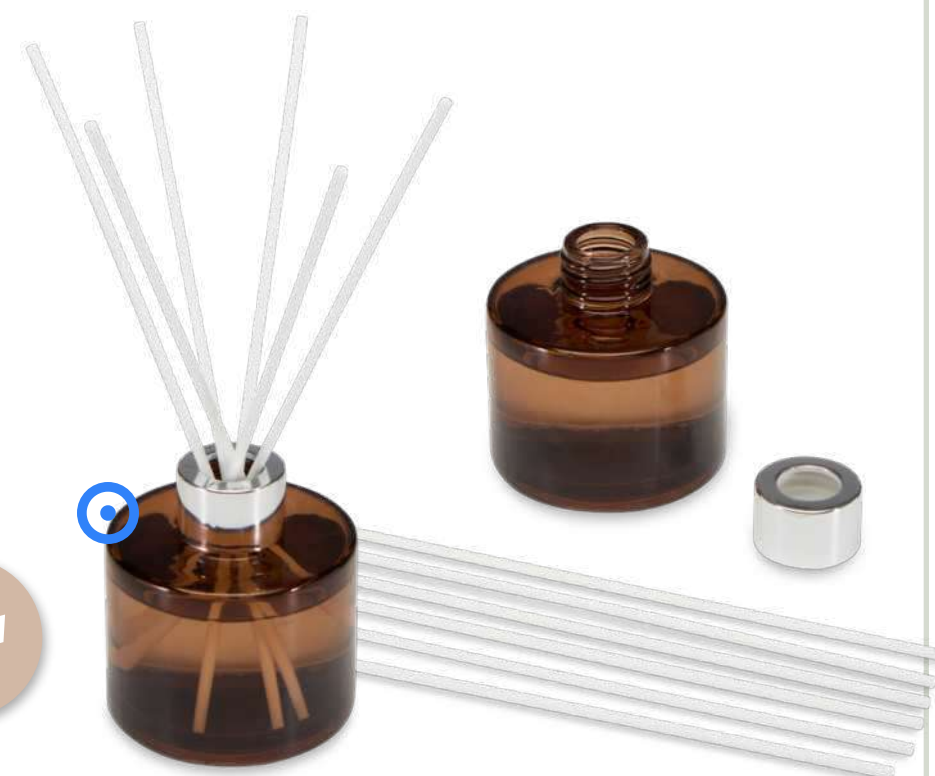

●

**126383 | ELOWEN SCENTED STICK** | Glass 100% | 6.5 x 7 x 21 cm | 0.482 kg CO2e

●○

**126425 | ORIGINALHOME EDEN DIAGONAL CANDLES - SET OF 3 |**  
 Palm kernel wax 100% | 2.5 x 30 cm | 2.611 kg CO2e  
 ●●