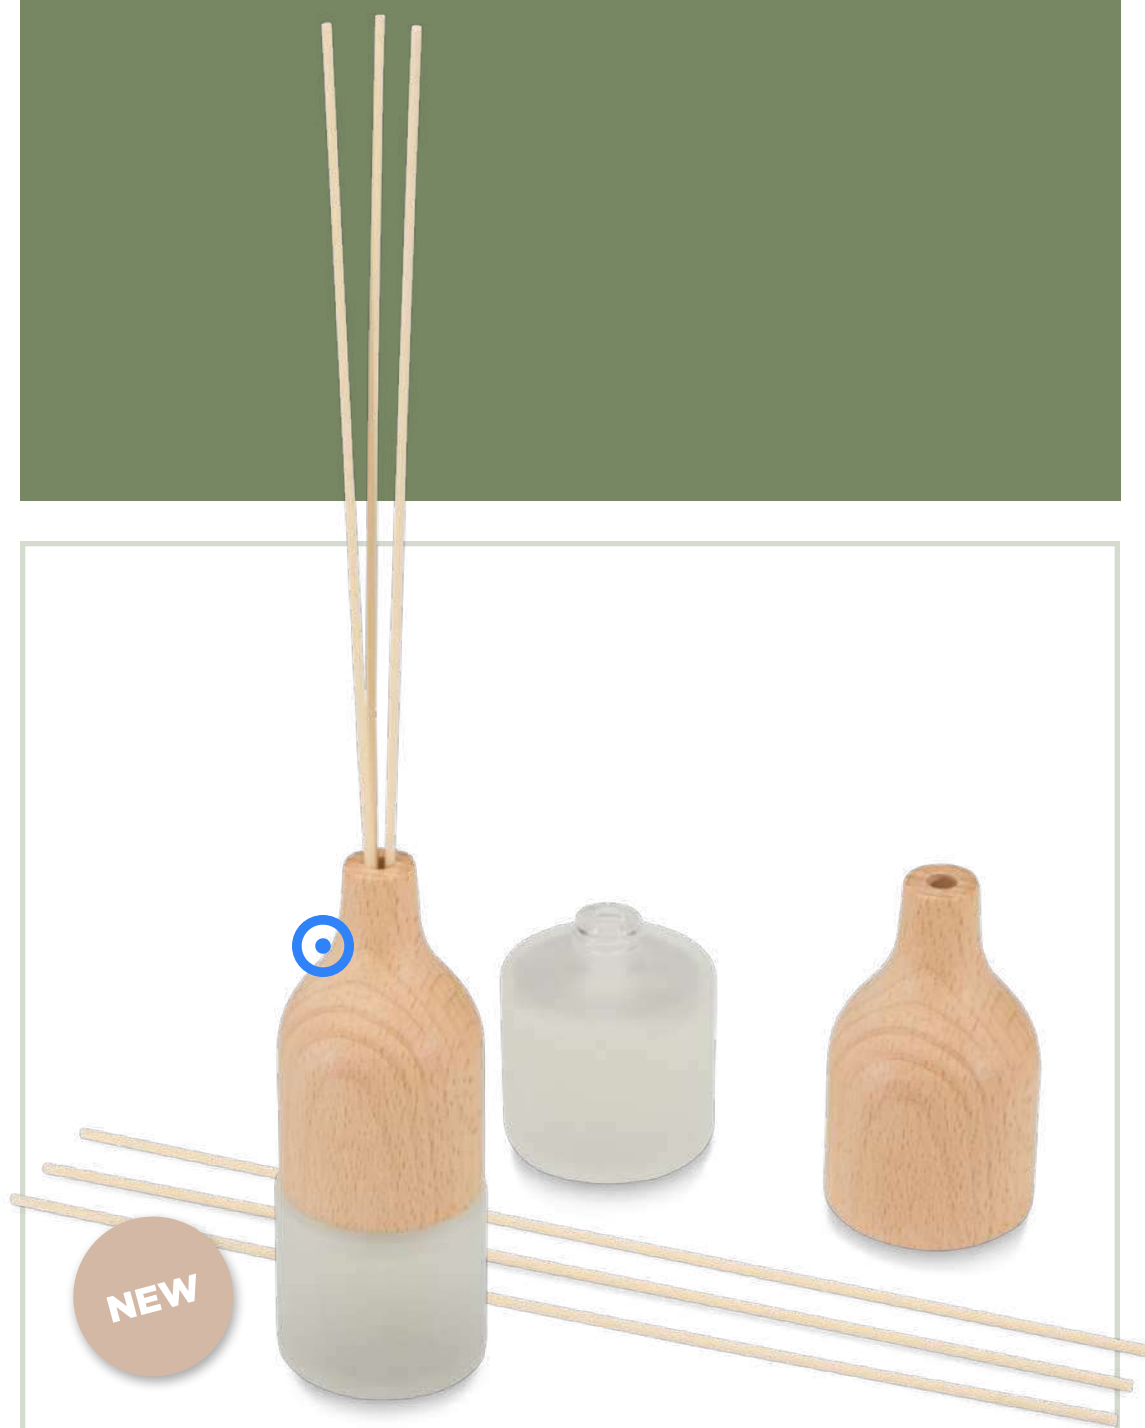

# HOME ACCESSORIES

originalhome  
100% ECO DESIGN

MADE IN EUROPE

**126323 | ORIGINALHOME DINNER CANDLE MATCHA** | Palm kernel wax 100% | 2.2 x 20 cm | 2.123 kg CO2e

●○○

**126382 | NARA VANILLA SCENTED STICK** | Wood 100% | 5 x 5 x 24.5 cm | 0.308 kg CO2e