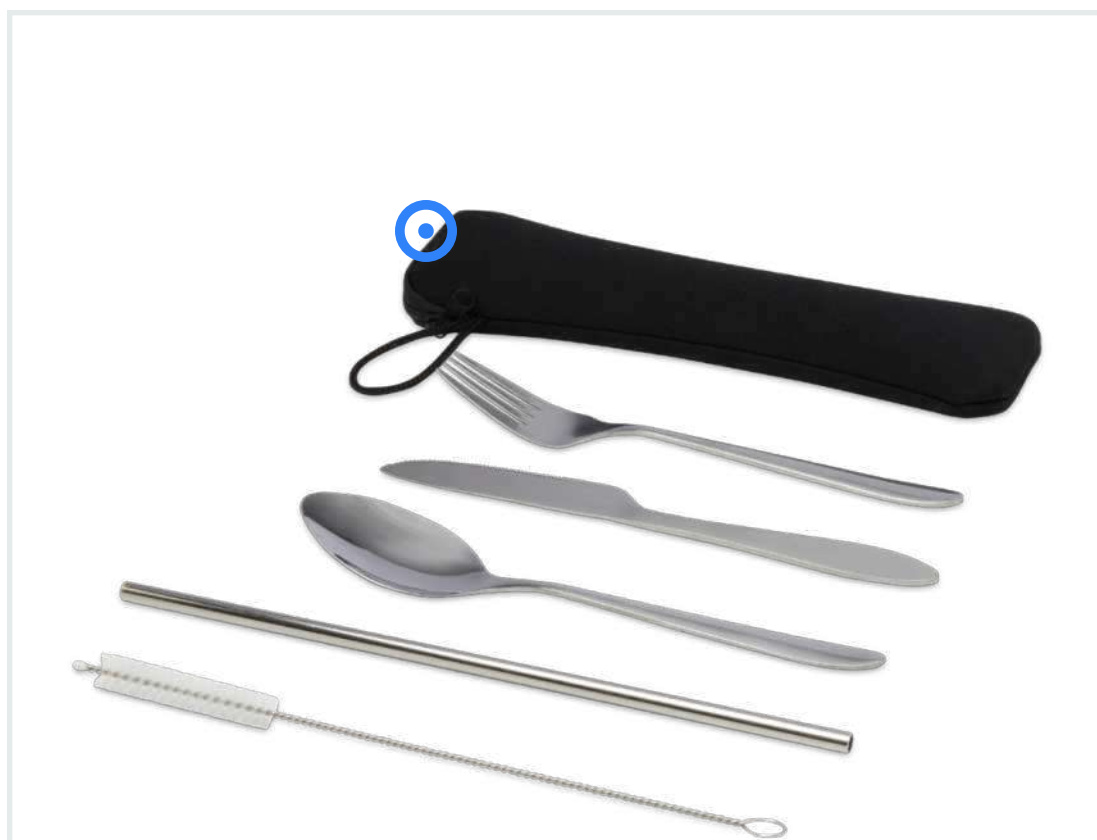

NEW

**126365 | RUNA CUTLERY SET WITH BAMBOO LID |** PP Plastic 100% | 16.5 x 4.7 x 2.6 cm | 0.318 kg CO2e  
 ●●●●●

NEW

**126369 | NOLA COTTON BREAD BAG |**  
Cotton 100% | 20 x 57 cm | 0.393 kg CO2e

NEW

**126370 | TOMA BREAD BASKET |**  
Cotton 100% | 15 x 15.5 cm | 0.196 kg CO2e