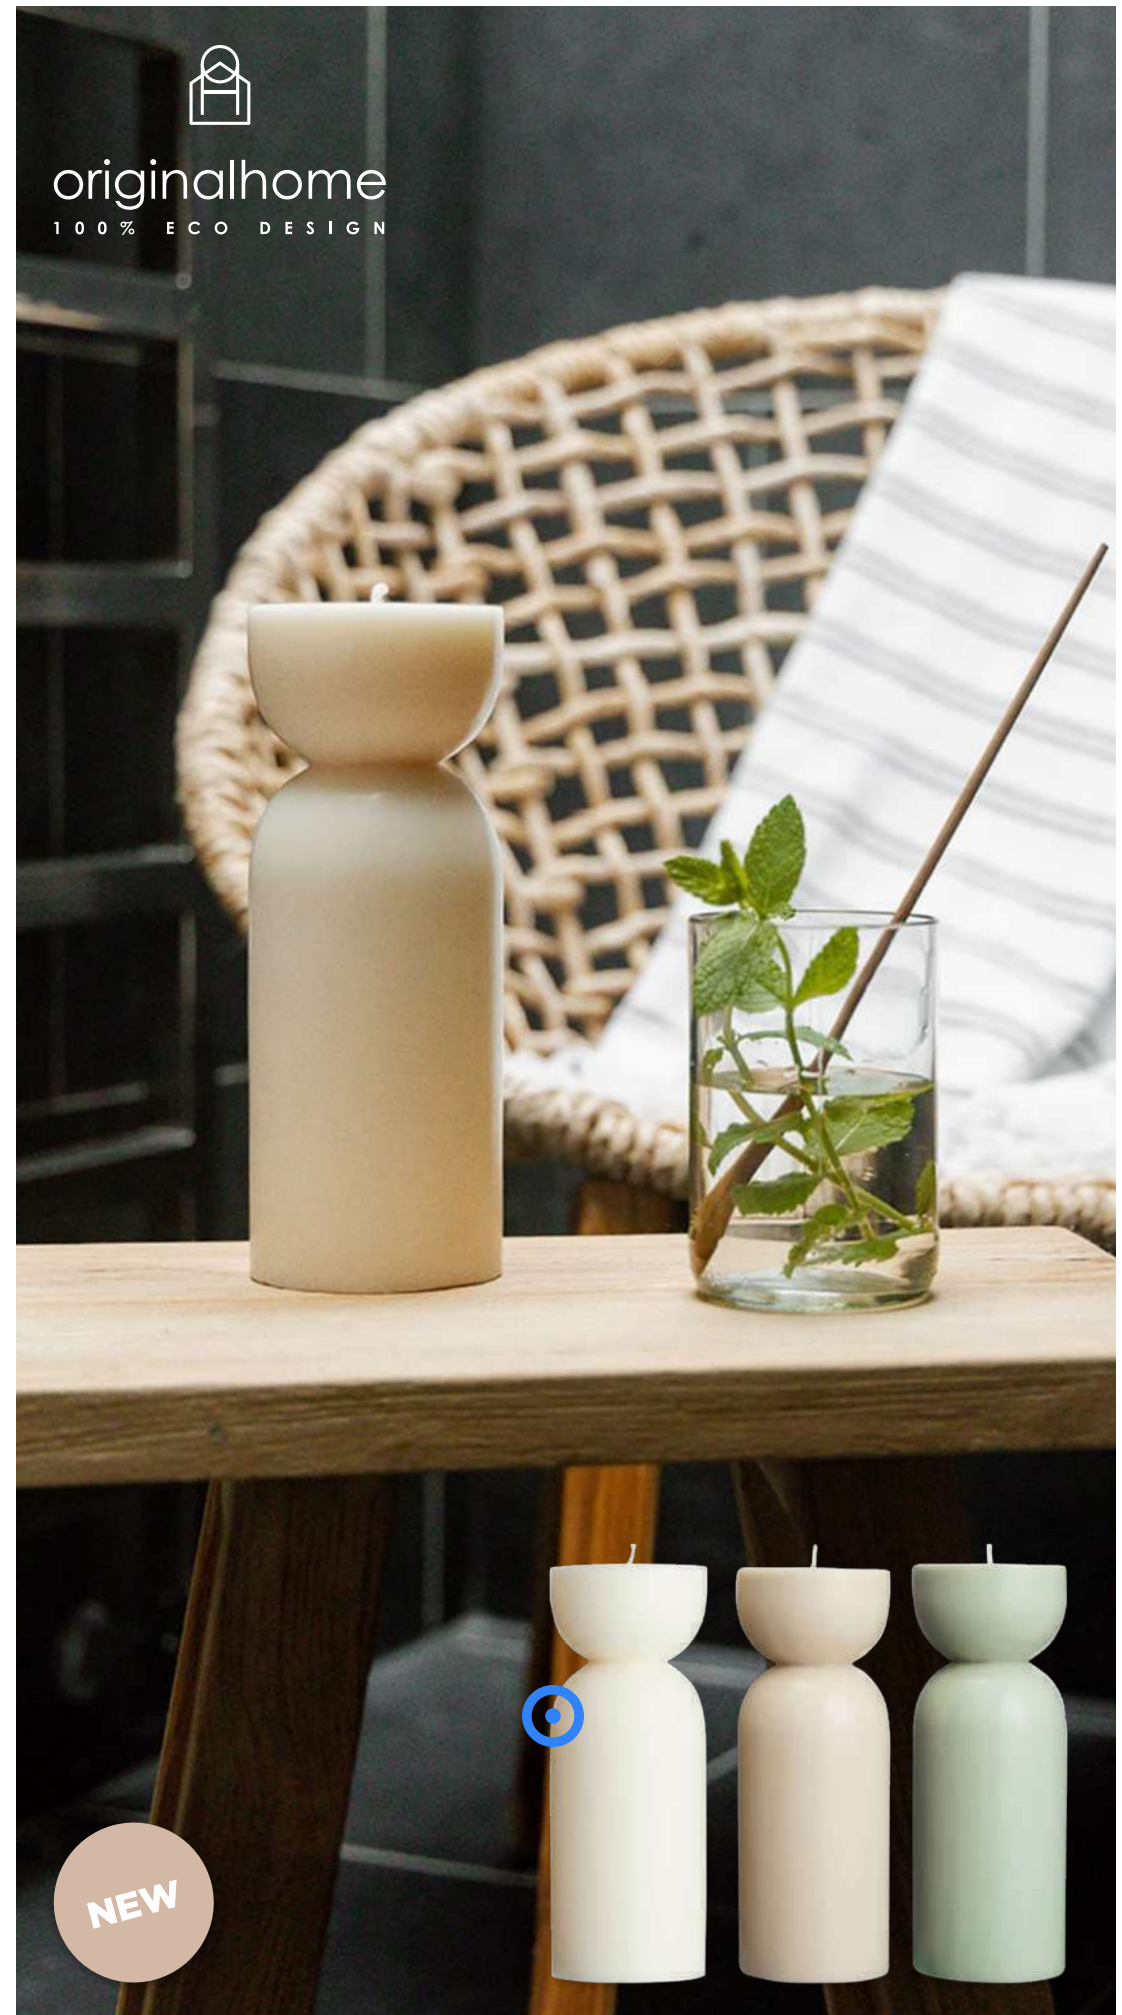

●

**126383 | ELOWEN SCENTED STICK** | Glass 100% | 6.5 x 7 x 21 cm | 0.482 kg CO2e

●○

**126425 | ORIGINALHOME EDEN DIAGONAL CANDLES - SET OF 3 |**  
 Palm kernel wax 100% | 2.5 x 30 cm | 2.611 kg CO2e  
 ●●