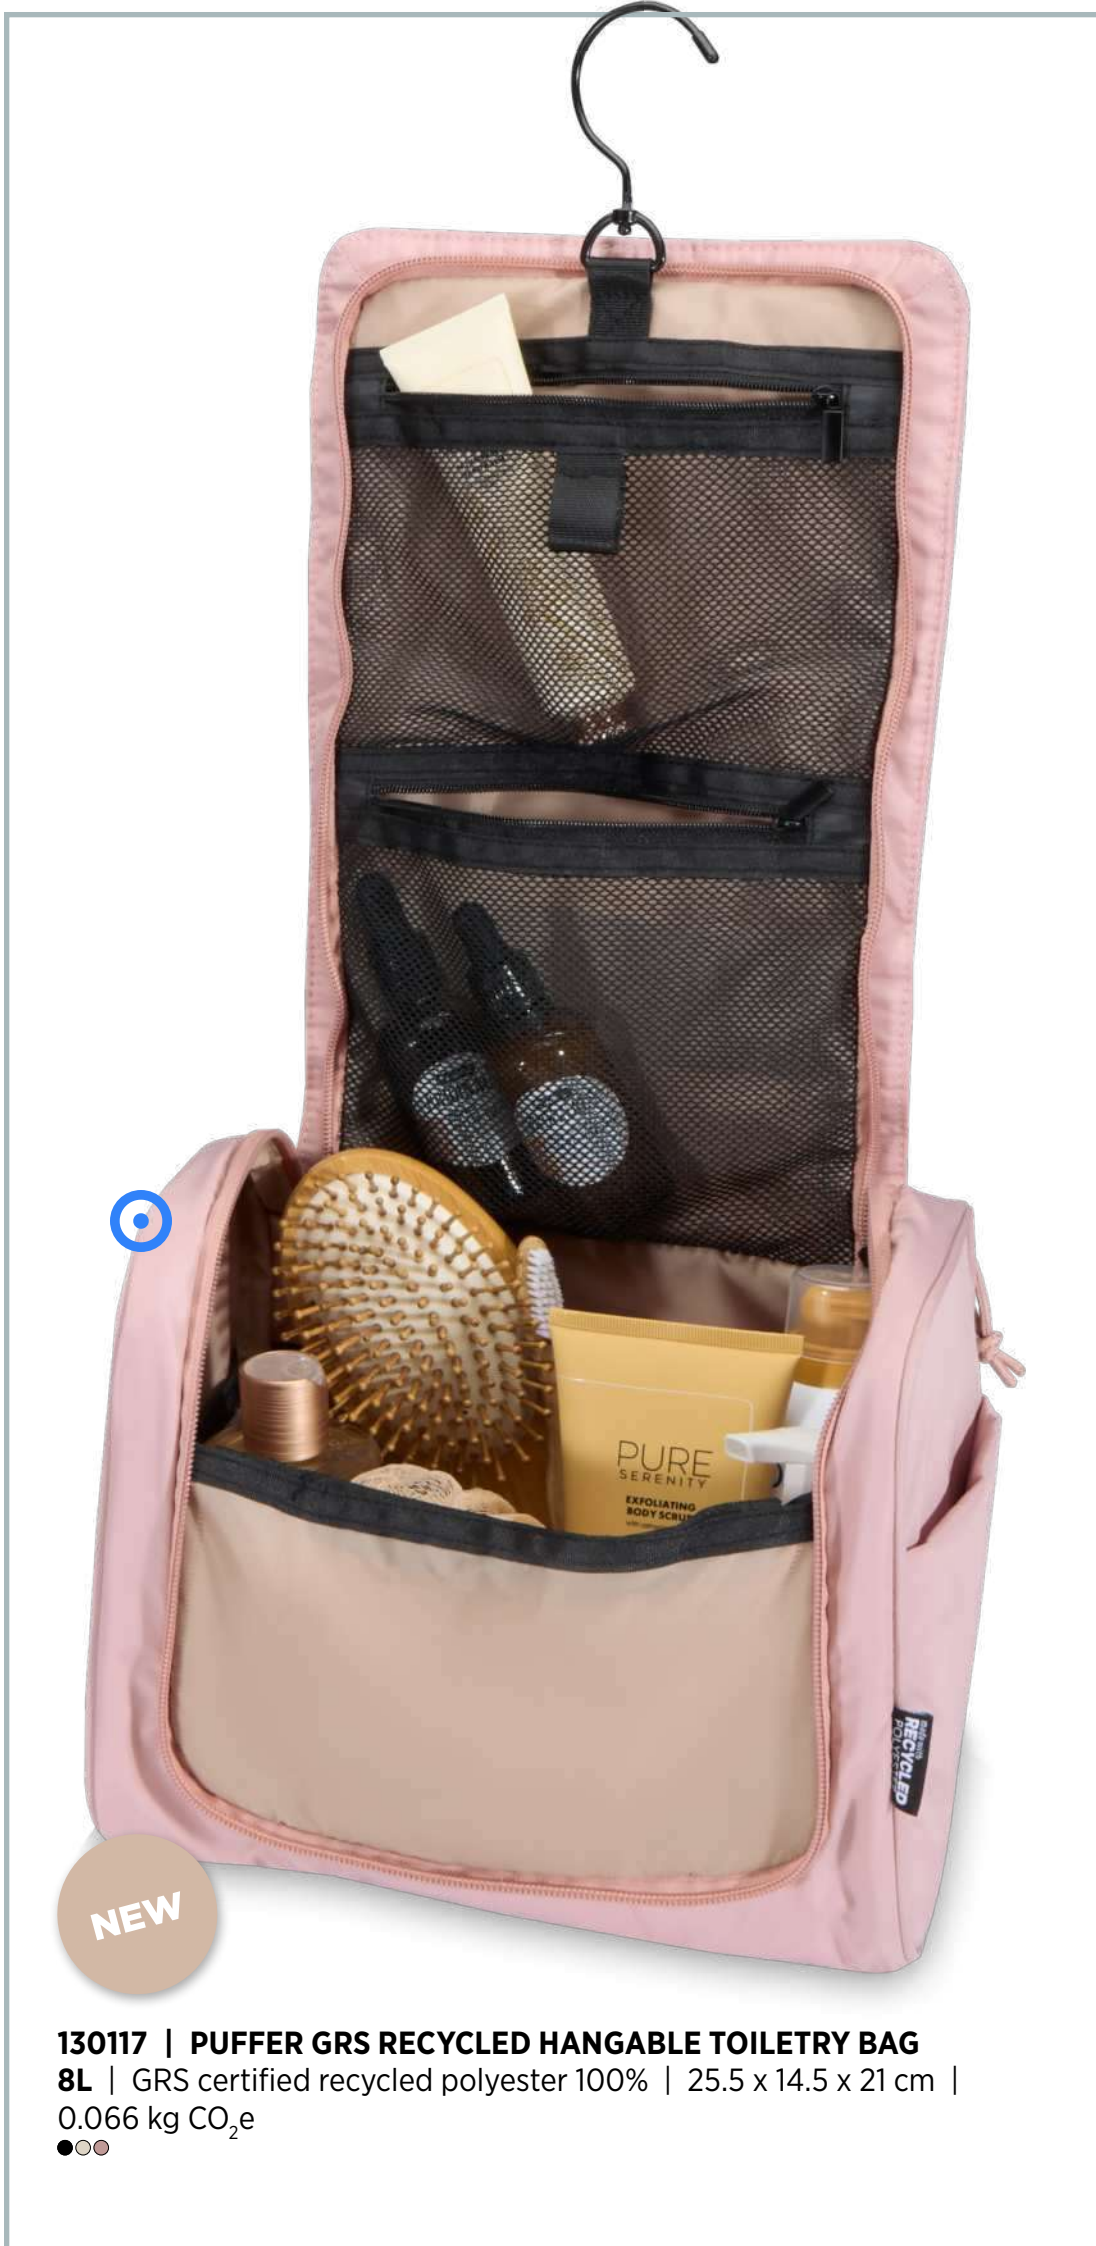

130117 | PUFFER GRS RECYCLED HANGABLE TOILETRY BAG
8L | GRS certified recycled polyester 100% | 25.5 x 14.5 x 21 cm |
0.066 kg CO₂e
●●●