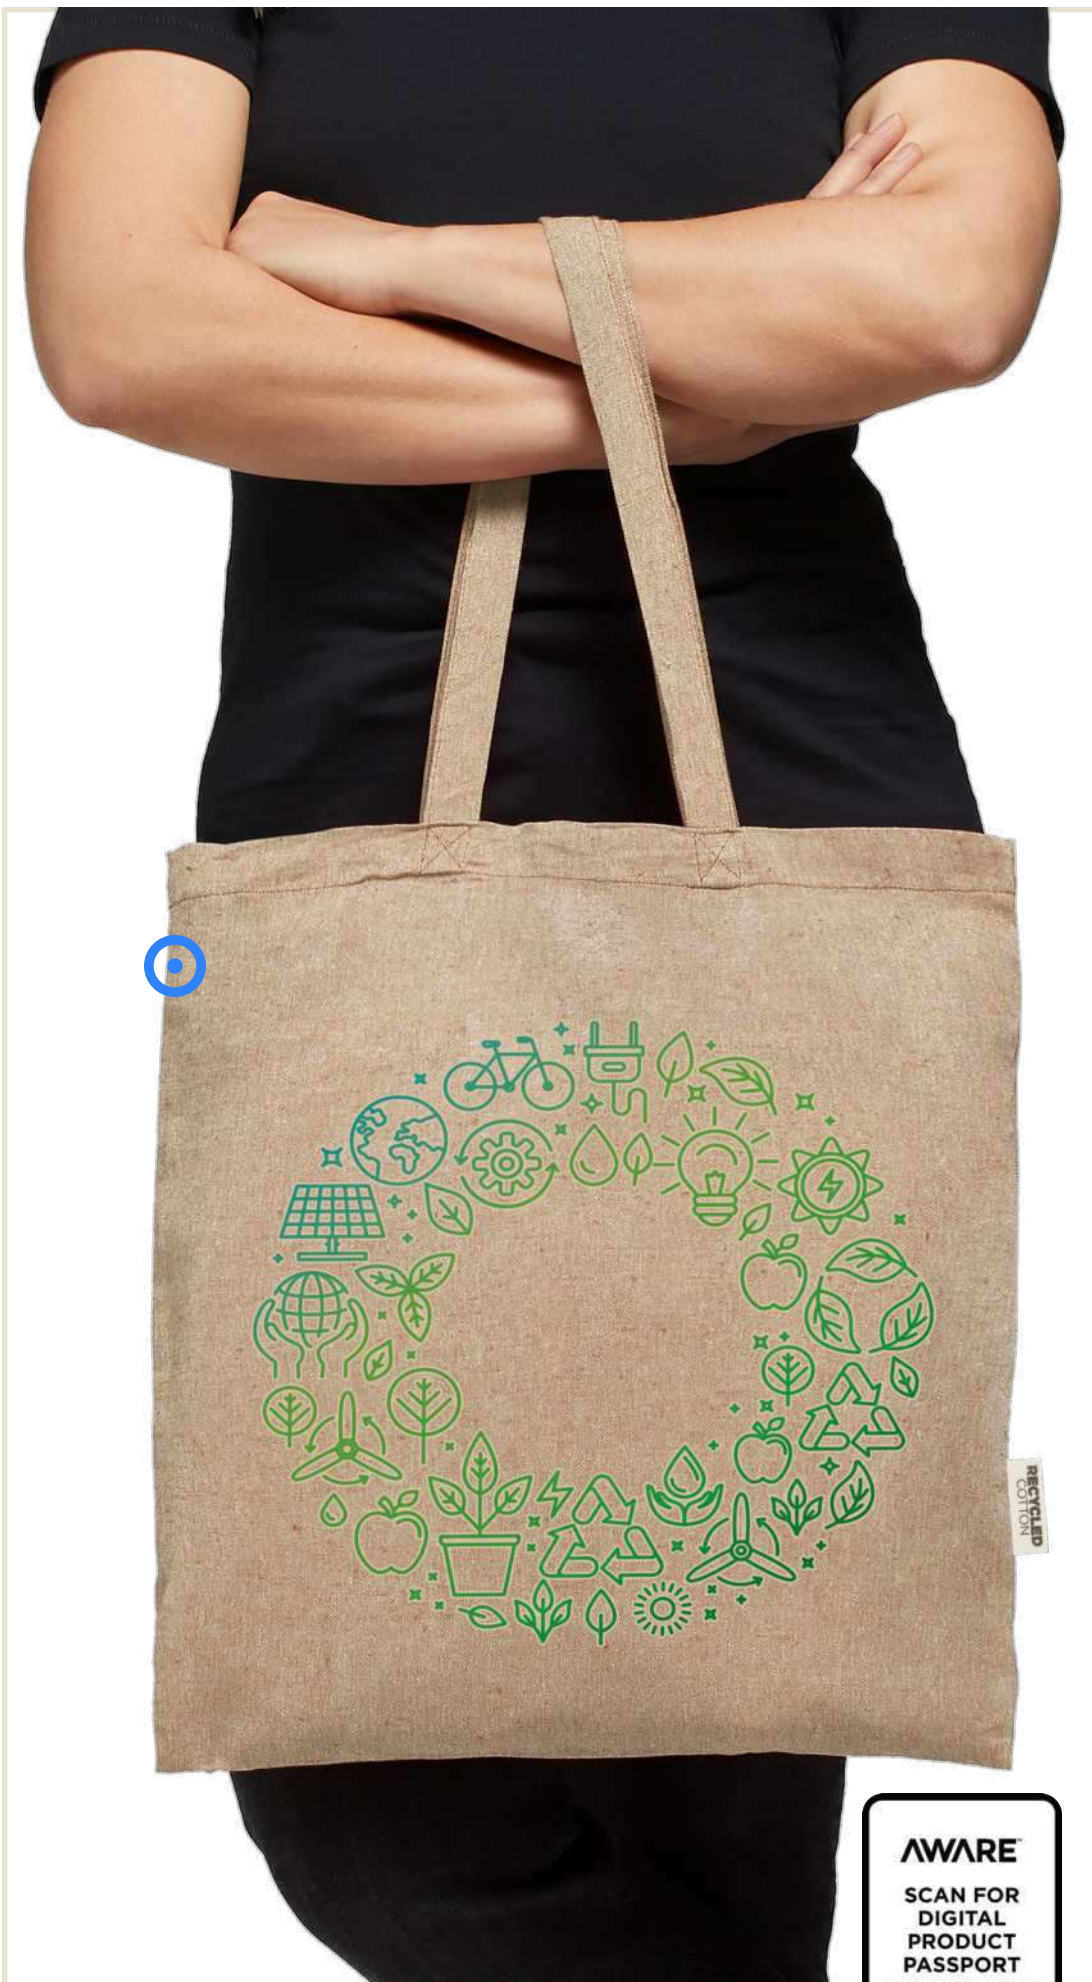

120703 | PHEEBS 150 G/M² AWARE™ RECYCLED TOTE BAG | Recycled cotton, Recycled Polyester | 38 x 42 cm | 0.439 kg CO₂e