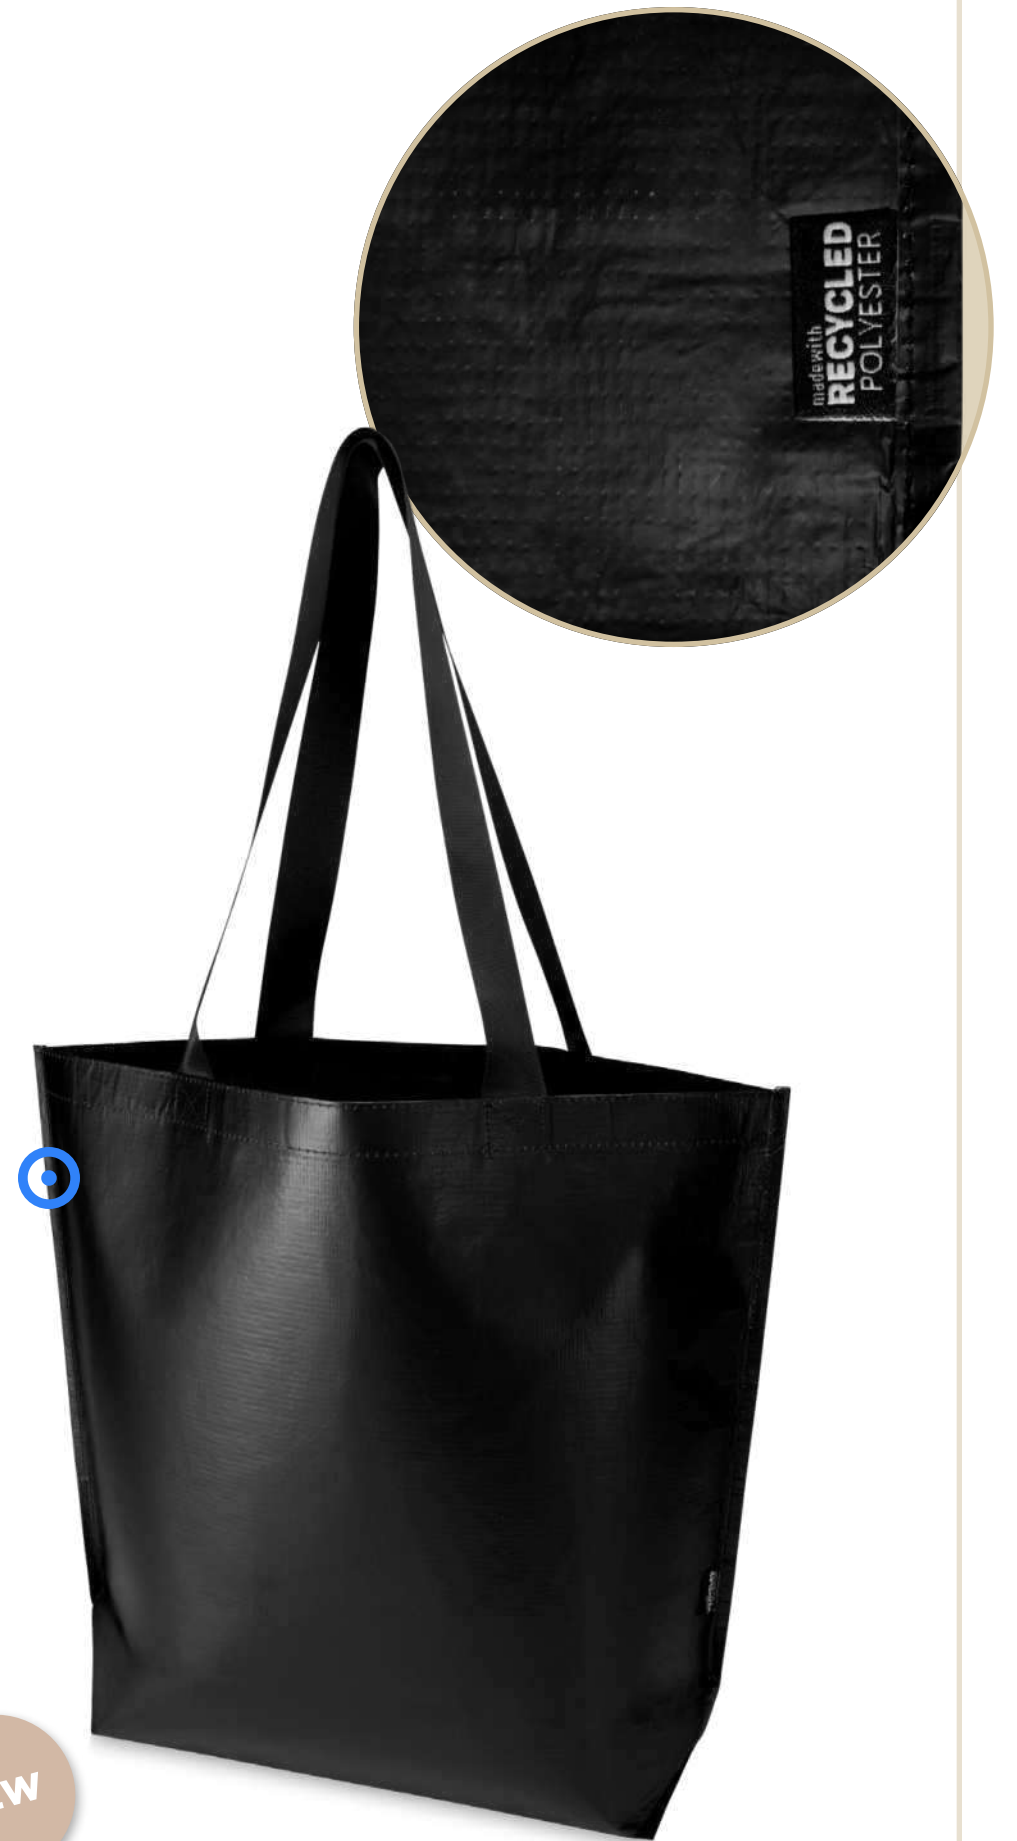

SHOPPING BAGS

130112 | DUO RECYCLED DOUBLE-LAMINATED TOTE BAG 18L |
Recycled plastic 100% | 45 x 13.5 x 37.5 cm | 0.144 kg CO₂e
●○

130113 | DUO RECYCLED DOUBLE-LAMINATED OVERSIZED TOTE BAG 30L |
Recycled plastic 100% | 51 x 16.5 x 45.5 cm | 0.185 kg CO₂e
○●