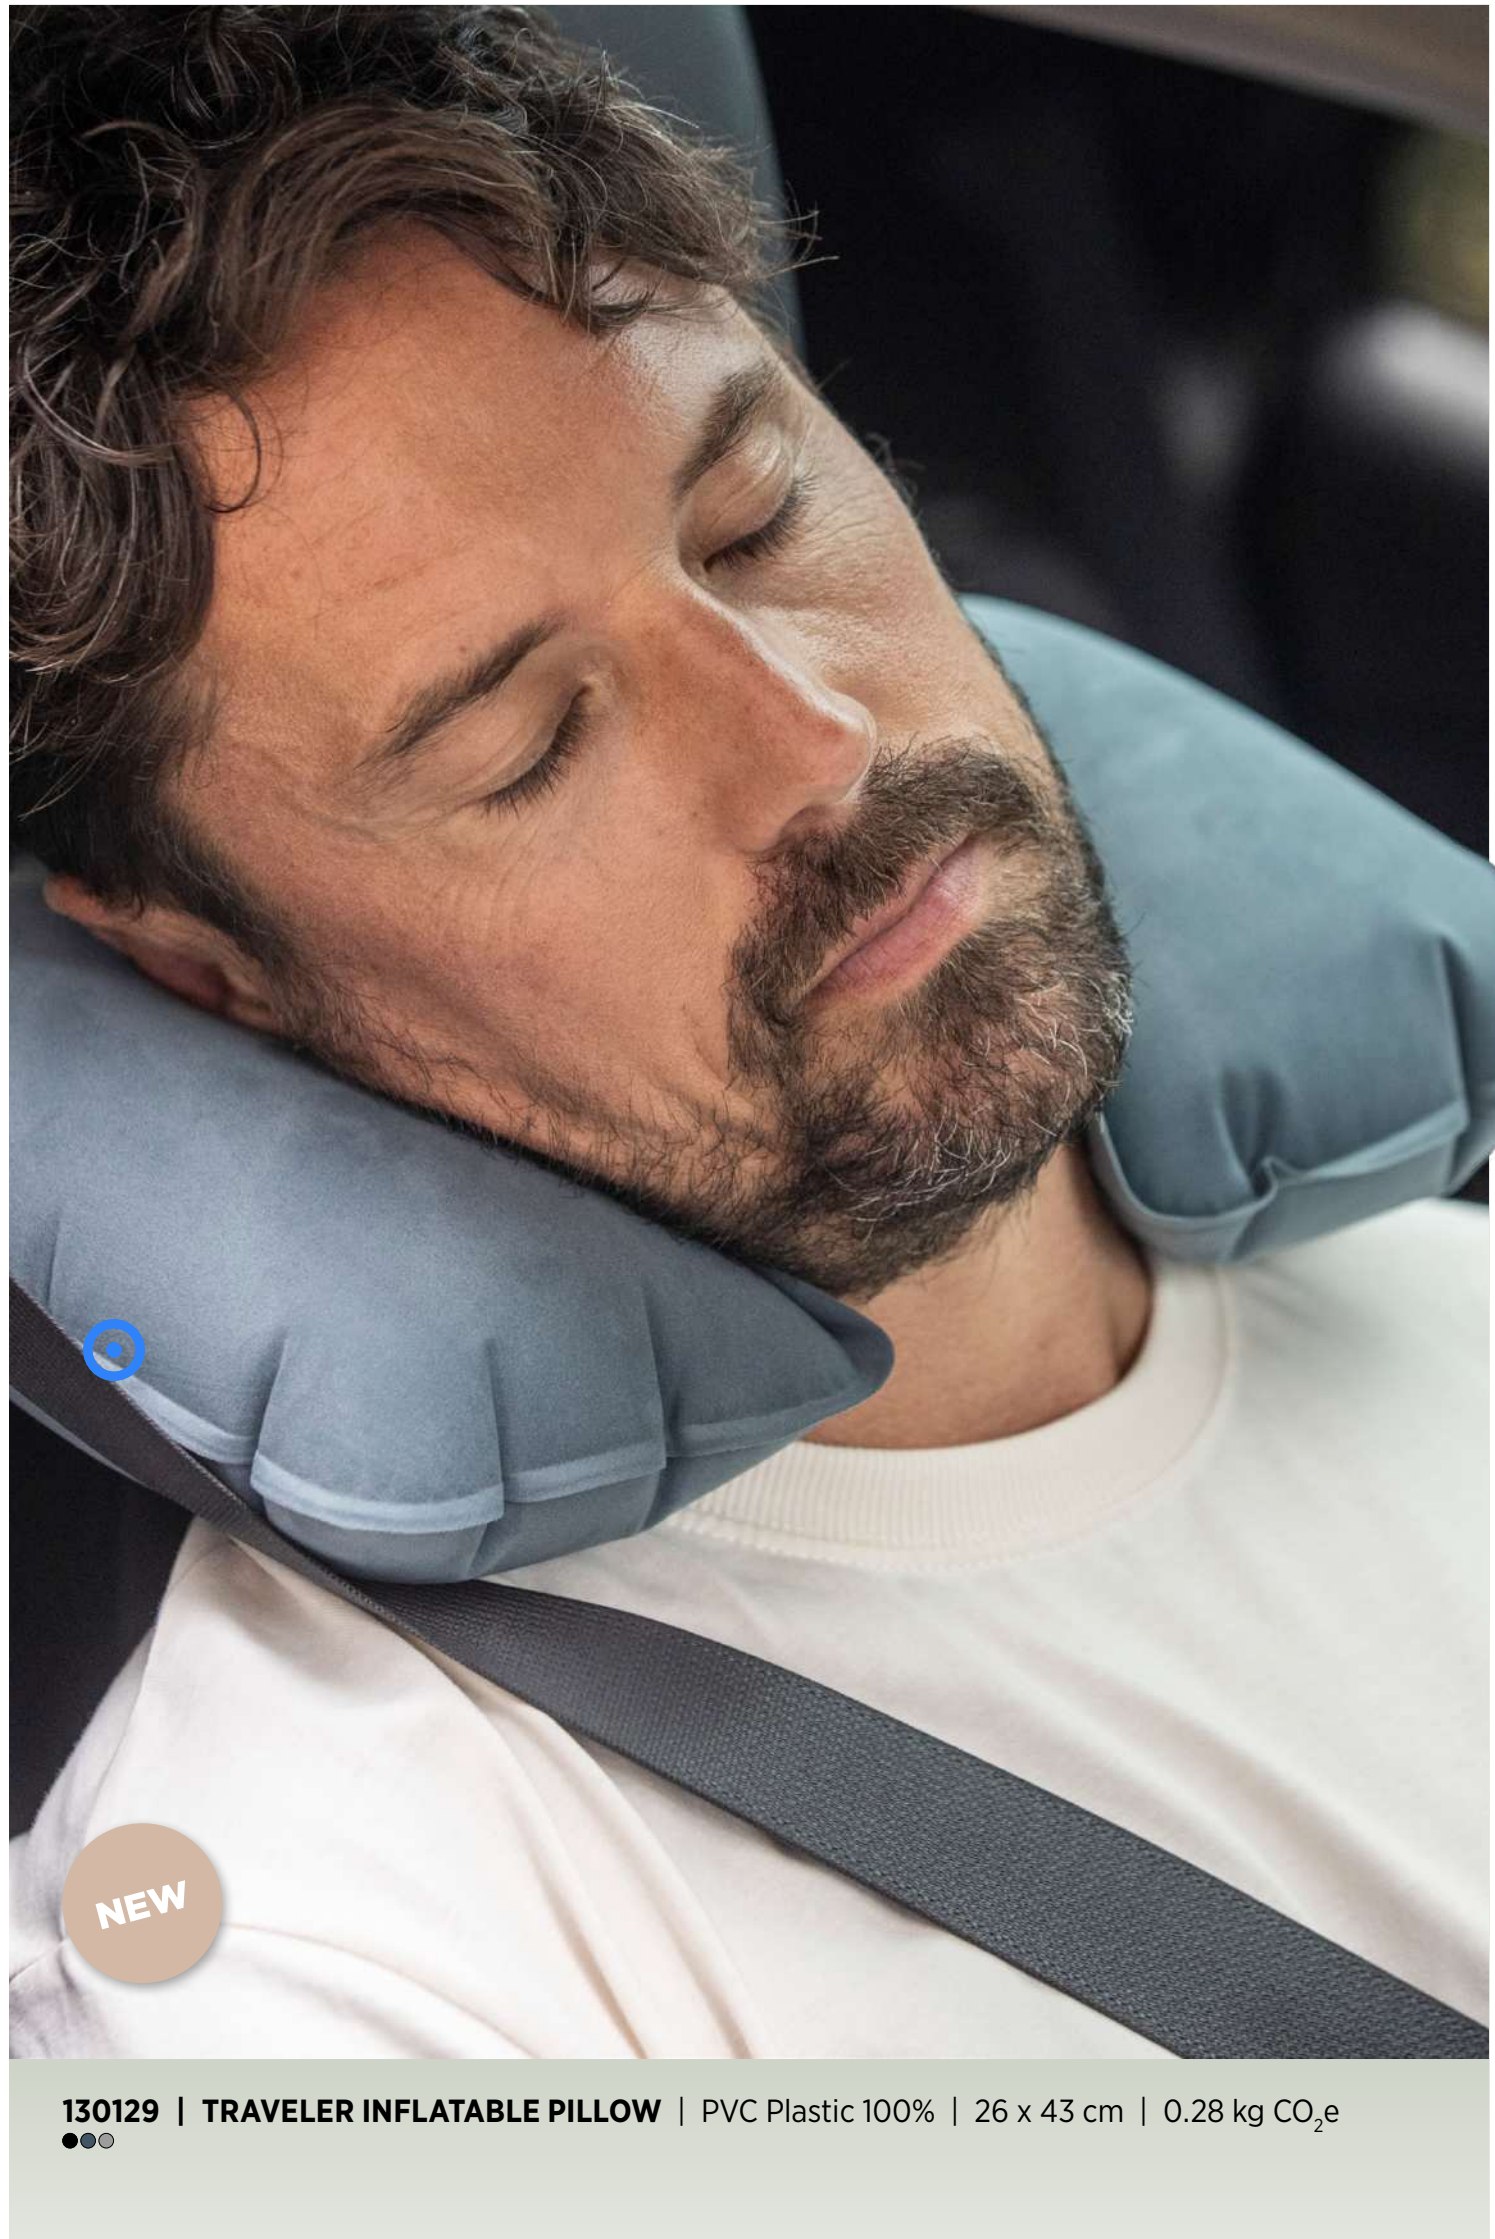

130129 | TRAVELER INFLATABLE PILLOW | PVC Plastic 100% | 26 x 43 cm | 0.28 kg CO₂e ●●○