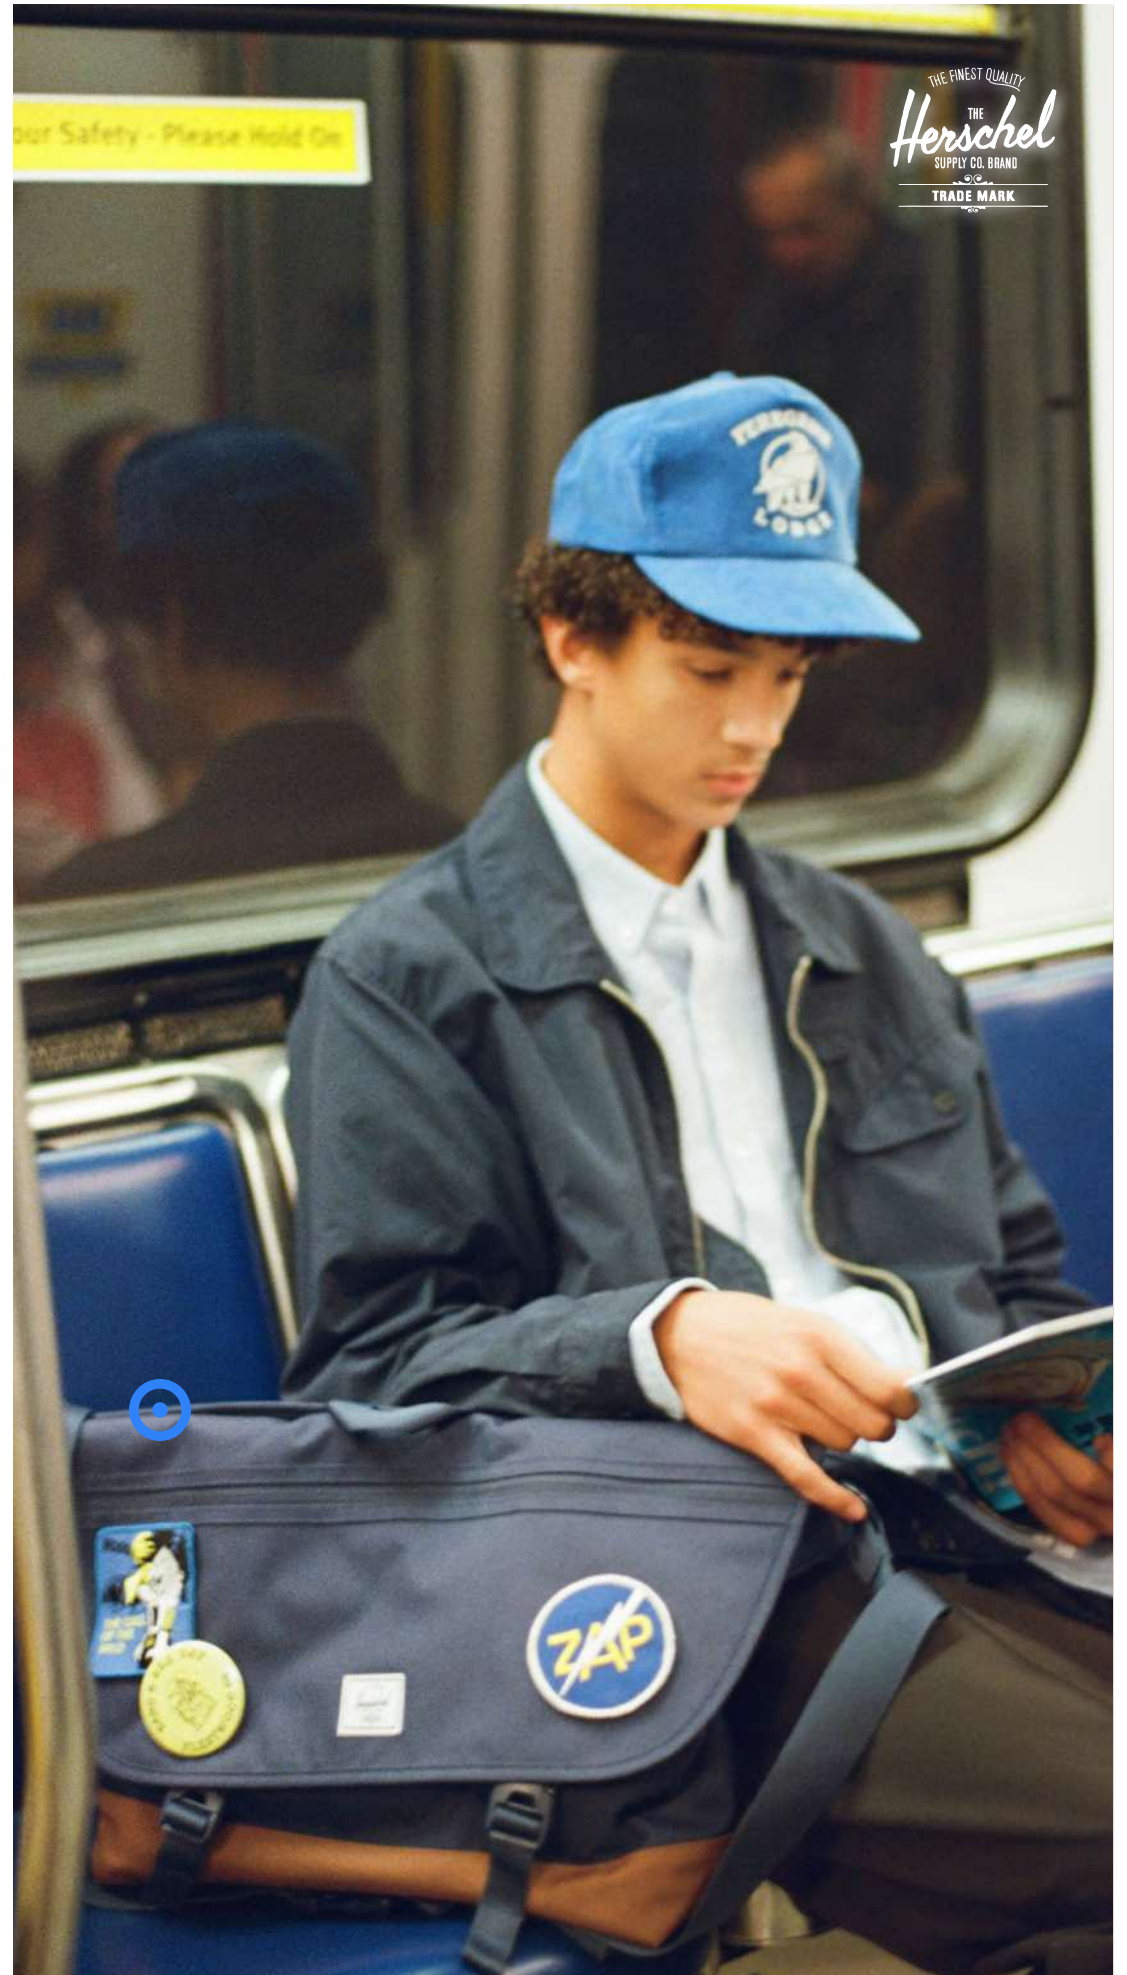

120775 | BEAR 13" GRS RECYCLED SHERPA LAPTOP SLEEVE 2L | GRS certified recycled polyester 100% | 33.5 x 2 x 24 cm | 1.159 kg CO₂e ●●

120757 | HERSCHEL COVE RECYCLED MESSENGER BAG 22.5L |
Recycled Polyester 100% | 38 x 15 x 31.5 cm | 3.999 kg CO₂e