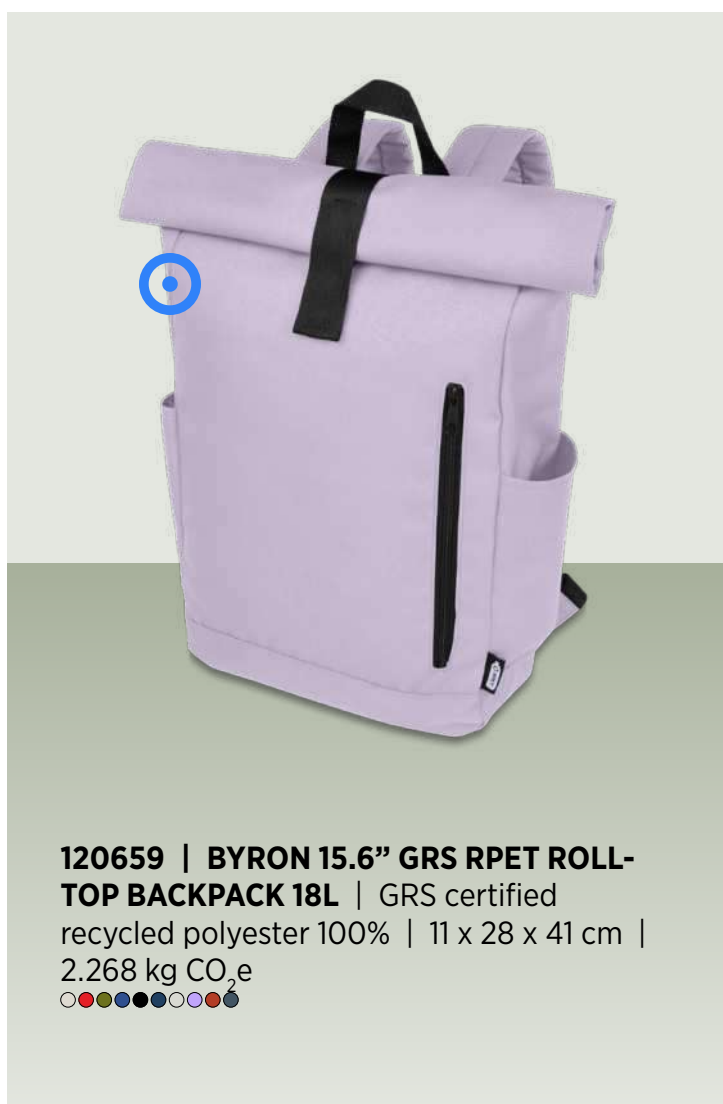

120659 | BYRON 15.6" GRS RPET ROLL-TOP BACKPACK 18L | GRS certified recycled polyester 100% | 11 x 28 x 41 cm | 2.268 kg CO₂e
○●●●●●●●●●